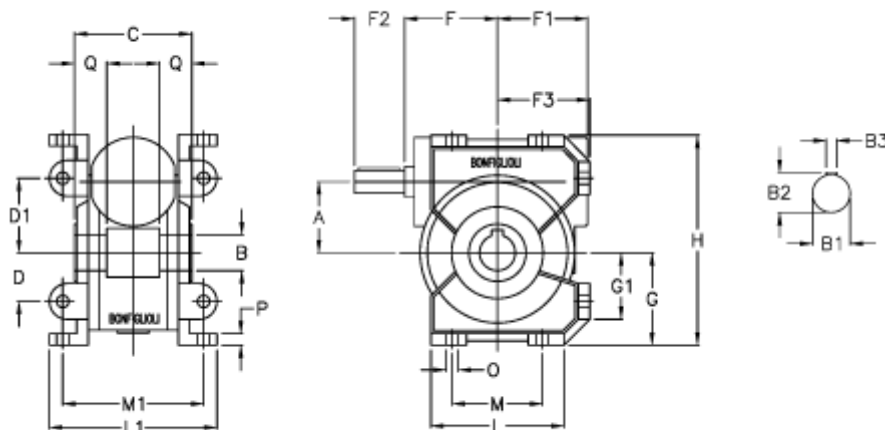

Article number: 3901049100000

Description: Worm gear with solid input shaft  
VF 49U-100-HS

## Measures

a = 49.5	Description = VF 49U-xx-HS	L = 93
B = 25	F = 65	L1 = 117
B1 = 16	F1 = 63	m = 63
B2 = 18.0	F2 = 40	M1 = 98.5
B3 = 5	F3 = 64.5	O = 8.5
C = 82	g = 64.5	P = 8
D = 34	G1 = 46.5	Q = 22.5
D1 = 52	H = 146.5	